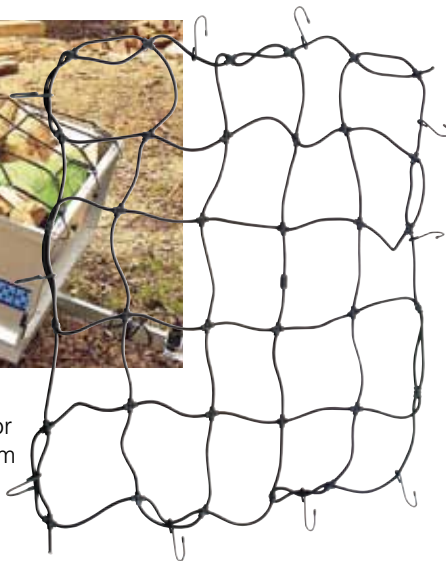

Accessories

Ratchet Tie-Down Straps

Tying down heavy loads is easy with these strong, multi-purpose straps. Made using quality webbing and two 'S' hooks, they are ideal for use with trailers.

Length	Width	Capacity	Price (each)	Price (pair)	Save
4.5m	25mm	750kg	£9.49	£16.98	£2
5.4m	50mm	1000kg	£26.99	£48.98	£5
8.0m	50mm	2062kg	£37.99	£65.98	£10

Luggage Straps

Powerful elastic straps sheathed in a green braid with plastic coated hooks. Strap length 800mm, max length 1400mm.

Colours may vary. **Two straps per pack**

DRLS1400 **£5.99**

Cargo Net

This Draper cargo net is great for keeping loads secure. Made from elasticated rubber with 12 steel hooks. 750mm x 750mm

DR89202

£11.99