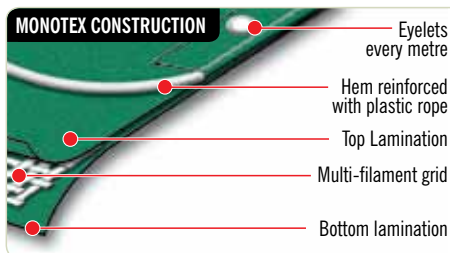

Now with corner reinforcement

Monotex Tarpaulins

Monotex Industrial Strength Tarpaulin

Monotex tarpaulins are incredibly strong and are suitable for use in the toughest of environments. The secret of their strength lies in a grid of ropes that are sandwiched between two thick, hardwearing polyethylene sheets, making them virtually indestructible.

This extra-strong construction results in a tarpaulin which will provide long-lasting protection. The sheer strength and waterproof qualities of Monotex make it ideal as a temporary roof covering (in fact, many of our customers are roofing contractors).

These are the heaviest of our tarpaulins, but are still easy to manage on-site and since they don't absorb water they stay easy to handle when wet. Clear Monotex is almost entirely see-through. This makes it the ideal choice when you need to work under a cover but still want plenty of light to come through. Many of our customers use these to cover their boats when they want to work on them in winter, or on market stalls so that customers can see the products in natural light. Monotex is available in clear or green and in 14 sizes. All our tarpaulins are UV protected to remain both waterproof and rot free for 18 months.

- Green Monotex is popular with the building trade for construction.
- Clear is great as temporary roofing as it lets plenty of light through.
- Double edged rope reinforced hems.
- Eyelets every metre.