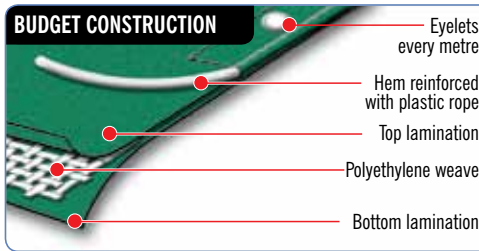

From only £4.95

Budget Tarpaulins

If you're looking for a good quality, multi-purpose tarpaulin then our Budget tarpaulin is the one for you.

Our range of Budget Tarpaulins has been developed to provide a protective cover at a value for money price. Waterproof and rot proof they are suitable for garden and domestic use, indoors or out. Their waterproof qualities and tear resistance also make them ideal for use indoors when you're decorating to protect your floor or furniture from paint. All our tarpaulins are UV protected to remain both waterproof and rot free for 18 months.

Provides superb car/van protection.

Use your tarpaulin to protect your car or van upholstery from damp and dirty pets, workwear and muddy boots or as a car boot protector when carrying dirty or dusty loads.

- Eyelets every metre.
- Double edged rope-reinforced hems.