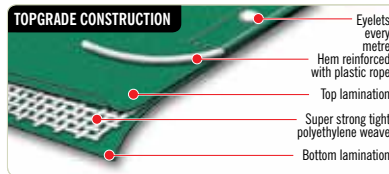

From only £8.90

Topgrade Tarpaulins

Topgrade tarpaulins are specially made from super strong tightly woven polyethylene providing lasting protection against the elements.

Topgrade is our most durable and versatile tarpaulin, suitable for use in some of the most demanding industrial environments as well as for tough jobs around the home and garden. It is not only extremely tough it's also incredibly lightweight and easy to handle even when wet.

- Now with polycarbonate eyelets that won't scratch if used on boats.
- Our green tarpaulins blend easily into the landscape and are often used by farmers to cover machinery and haystacks.
- Boat owners use our blue tarpaulins to cover boats or marine equipment, or as dust sheets above or below deck.
- White tarpaulins are popular with Market Stall holders as they let enough light through to work under.
- Eyelets every metre.
- Double edged rope - reinforced hems.